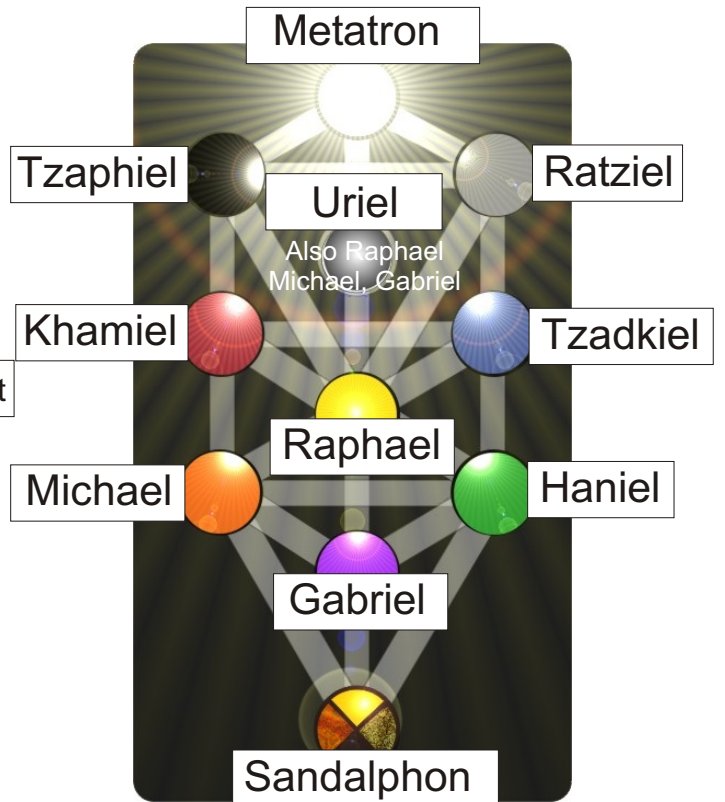

TREE OF LIFE REFERENCE SHEET - FOUR WORLDS

**KING SCALE
(ATZILUT - GOD NAMES)**

**QUEEN SCALE
(BRIAH - ARCHANGELS)**

**EMPEROR SCALE
(YETZIRAH - CHOIRS OF ANGELS)**

**EMPRESS SCALE
(ASSIAH - "MUNDANE CHAKRA")**