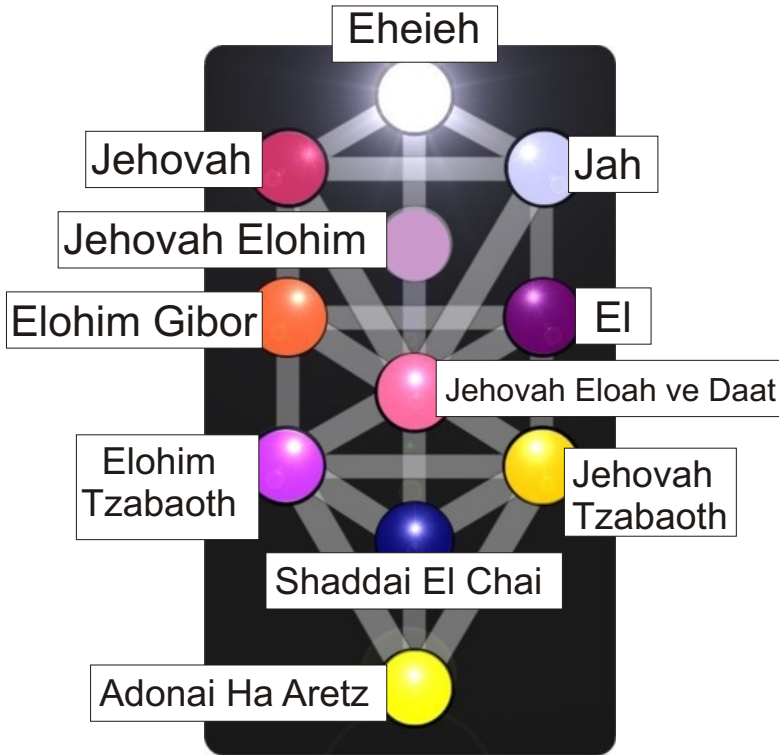

TREE OF LIFE REFERENCE SHEET - FOUR WORLDS

**KING SCALE
(ATZILUT - GOD NAMES)**

**QUEEN SCALE
(BRIAH - ARCHANGELS)**

**EMPEROR SCALE
(YETZIRAH - CHOIRS OF ANGELS)**

**EMPRESS SCALE
(ASSIAH - "MUNDANE CHAKRA")**