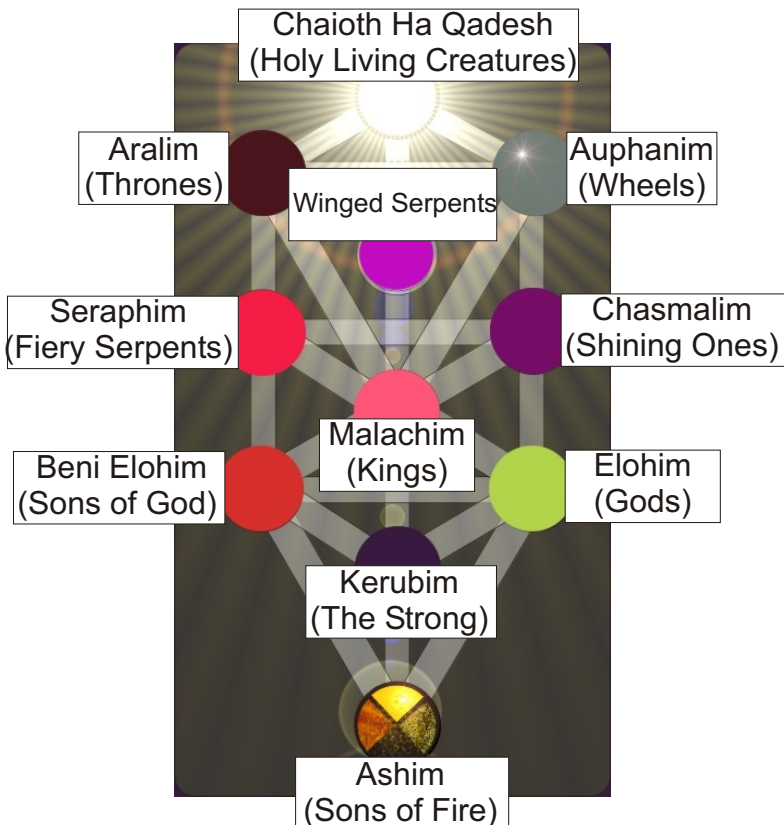

TREE OF LIFE REFERENCE SHEET - FOUR WORLDS

**KING SCALE
(ATZILUT - GOD NAMES)**

**QUEEN SCALE
(BRIAH - ARCHANGELS)**

**EMPEROR SCALE
(YETZIRAH - CHOIRS OF ANGELS)**

**EMPRESS SCALE
(ASSIAH - "MUNDANE CHAKRA")**